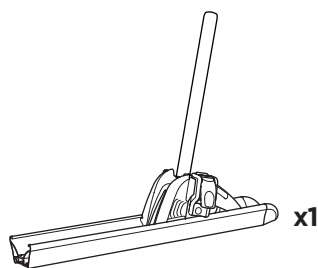

CITY CRASH
Complies with ISO norm

i

*** Max 15 kg**

22-80 mm

 **x4 = Max 60 kg** 

Max 30 kg

1st

Max 30 kg