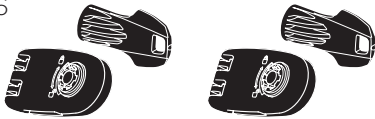

Thule Wheel Strap Locks

986