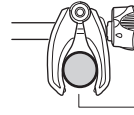

i

* Max 15 kg

22-80 mm

x4 = Max 60 kg

Max 30 kg

1st

Max 30 kg

2nd

Max 30 kg

3rd

* Max 15 kg

4th