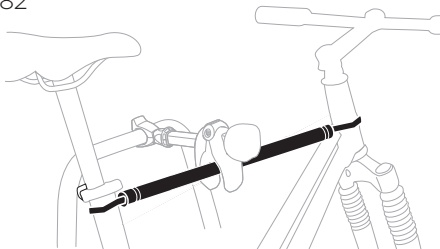

451600  (x16)

Thule Wheel Strap Locks

986

Thule Cable Lock

538

Thule Bike Frame Adapter

982

Thule Wall Hanger