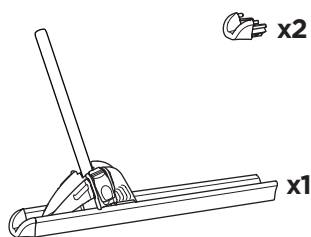

CITY CRASH
Complies with ISO norm

i

*** Max 15 kg**

22-80 mm

 **x4 = Max 60 kg** 

Max 30 kg

1st

Max 30 kg