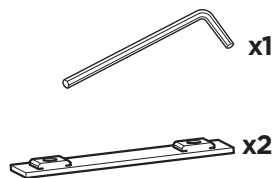

CITY CRASH
Complies with ISO norm

i

*** Max 15 kg**

22-80 mm

 **x4 = Max 60 kg** 

Max 30 kg

1st

Max 30 kg