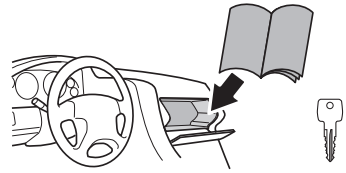

CITY CRASH
Complies with ISO norm

i

*** Max 15 kg**

22-80 mm

 **x4 = Max 60 kg** 

Max 30 kg

1st

Max 30 kg