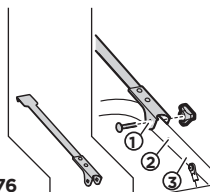

Lightboard 976

DODGE Grand Caravan, 5-dr MPV, 96-00	Does not cover the rear lights	9111	2
DODGE Grand Caravan, 5-dr MPV, 01-07	Does not cover the rear lights	9111	1
FIAT 500, 3-dr Hatchback, 07-	Does not cover the rear lights	-	3
FIAT Croma, 5-dr Estate, 05-07	Does not cover the rear lights	-	1
FIAT Idea, 5-dr MPV, 03-12	Lightboard 976 recommended	-	2
FIAT Panda, 5-dr Hatchback, 03-11	Lightboard 976 recommended	9110	3
FIAT Panda 4x4, 5-dr Hatchback, 04-11	Lightboard 976 recommended	9110	3
FIAT Stilo, 3/5-dr Hatchback, 02-07	Lightboard 976 recommended	-	2
FIAT Ulysse, 5-dr MPV, 94-02	Does not cover the rear lights	9111	2
FORD B-Max, 5-dr MPV, 12-	Does not cover the rear lights	-	2
FORD C-Max (Mk II), 5-dr MPV, 10-	Lightboard 976 recommended	-	2
FORD Escort, 5-dr Estate, 91-99	Does not cover the rear lights	-	3
FORD Explorer, 5-dr SUV, 91-93	Does not cover the rear lights	-	2
FORD Fiesta, 3/5-dr Hatchback, 90-01	Does not cover the rear lights	-	2
FORD Focus, 5-dr Estate, 98-04	Does not cover the rear lights	-	3
FORD Focus II, 5-dr Estate, 05-11	Lightboard 976 recommended	-	3
FORD Fusion, 5-dr Hatchback, 06-12	Lightboard 976 recommended	-	3
FORD Galaxy, 5-dr MPV, 95-05	Does not cover the rear lights	9111	3
FORD Grand C-Max, 5-dr MPV, 10-	Lightboard 976 recommended	9111	2
FORD Ka+, 5-dr Hatchback, 16-	Does not cover the rear lights	-	3
FORD Maverick, 5-dr SUV, 01-07	Does not cover the rear lights	-	3
FORD Mondeo, 5-dr Estate, 93-03	Does not cover the rear lights	-	3
FORD Windstar, 5-dr MPV, 95-97	Does not cover the rear lights	9111	1
HONDA Jazz, 5-dr Hatchback, 14-	Lightboard 976 recommended	-	2
HOLDEN Zafira Tourer, 5-dr MPV, 12-	Does not cover the rear lights	-	2
HYUNDAI Atos, 3/5-dr Hatchback, 98-03	Lightboard 976 recommended	-	3
HYUNDAI Atos Prime, 3/5-dr Hatchback, 04-07	Does not cover the rear lights	-	3
HYUNDAI Matrix, 5-dr MPV, 01-10	Does not cover the rear lights	-	1
HYUNDAI Santa Fé, 5-dr SUV, 06-09	Does not cover the rear lights	-	2