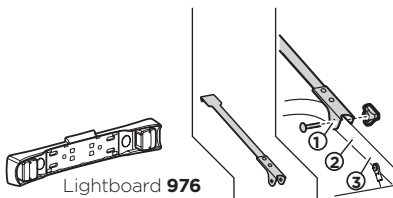

MITSUBISHI Galant, 5-dr Estate, 97-05	Does not cover the rear lights	-	3
MITSUBISHI Space Star, 5-dr MPV, 98-05	Lightboard 976 recommended	-	2
MITSUBISHI Space Wagon, 3-dr MPV, 99-03	Does not cover the rear lights	-	1
NISSAN Almera Tino, 5-dr MPV, 99-06	Lightboard 976 recommended	-	3
NISSAN Micra (K13), 3/5-dr Hatchback, 10-14	Does not cover the rear lights	-	3
NISSAN Pathfinder (R51), 5-dr SUV, 05-12	Does not cover the rear lights	-	3
NISSAN Primera (W11), 5-dr Estate, 97-01	Does not cover the rear lights	-	3
NISSAN Primera (W12), 5-dr Estate, 02-07	Does not cover the rear lights	-	1
NISSAN X-Trail, 5-dr SUV, 01-06	Lightboard 976 recommended	-	2
OPEL Agila, 5-dr MPV, 00-07	Does not cover the rear lights	-	3
OPEL Astra, 3/5-dr Hatchback, 92-97	Does not cover the rear lights	-	3
OPEL Astra, 5-dr Estate, 92-97	Does not cover the rear lights	-	3
OPEL Astra, 5-dr Estate, 04-09	Does not cover the rear lights	-	3
OPEL Meriva, 5-dr MPV, 03-06	Lightboard 976 recommended	-	2
OPEL Meriva, 5-dr MPV, 10-17	Does not cover the rear lights	-	3
OPEL Omega, 5-dr Estate, 94-03	Does not cover the rear lights	-	3
OPEL Vectra, 5-dr Estate, 96-02	Lightboard 976 recommended	-	3
OPEL Vectra, 5-dr Estate, 03-08	Does not cover the rear lights	9115	3
OPEL Zafira, 5-dr MPV, 98-04	Lightboard 976 recommended	-	2
OPEL Zafira, 5-dr MPV, 05-11	Lightboard 976 recommended	-	1
OPEL Zafira Family, 5-dr MPV, 11-14	Lightboard 976 recommended	-	1
OPEL Zafira Tourer, 5-dr MPV, 12-	Does not cover the rear lights	-	2
PEUGEOT 207 SW, 5-dr Estate, 07-13	Does not cover the rear lights	9115	2
PEUGEOT 307 SW, 5-dr Estate, 02-08	Does not cover the rear lights	-	3
PEUGEOT 308 SW, 5-dr Estate, 08-13	Does not cover the rear lights	9111	3
PEUGEOT 806, 5-dr MPV, 94-02	Does not cover the rear lights	9111	2
PEUGEOT 5008, 5-dr MPV, 09-17	Lightboard 976 recommended	-	3
RENAULT Grand Scénic II, 5-dr MPV, 04-08	Lightboard 976 recommended	9115	2
RENAULT Grand Scénic III, 5-dr MPV, 09-16	Lightboard 976 recommended	-	2