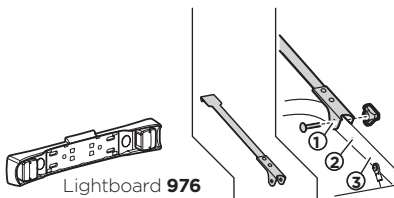

Lightboard 976

SUZUKI Ignis, 5-dr Hatchback, 16-	Does not cover the rear lights	-	3
SUZUKI Liana, 5-dr Hatchback, 01-07	Does not cover the rear lights	-	3
SUZUKI Wagon R+, 5-dr MPV, 99-03	Does not cover the rear lights	-	3
TOYOTA Auris, 3/5-dr Hatchback, 06-12	Does not cover the rear lights	-	3
TOYOTA Auris, 5-dr Estate, 13-	Lightboard 976 recommended	-	3
TOYOTA Avensis, 5-dr Estate, 98-02	Does not cover the rear lights	-	3
TOYOTA Avensis Verso, 5-dr MPV, 01-03	Does not cover the rear lights	-	3
TOYOTA Corolla, 5-dr Estate, 88-92	Does not cover the rear lights	-	3
TOYOTA Corolla, 5-dr Estate, 93-97	Does not cover the rear lights	-	2
TOYOTA Corolla, 5-dr Estate, 98-08	Lightboard 976 recommended	-	3
TOYOTA Corolla, 3/5-dr Hatchback, 05-06	Does not cover the rear lights	-	3
TOYOTA Corolla Verso, 5-dr MPV, 02-08	Lightboard 976 recommended	-	3
TOYOTA Picnic, 5-dr MPV, 97-06	Does not cover the rear lights	-	3
TOYOTA Previa, 5-dr MPV, 90-99	Lightboard 976 recommended	9111	1
VAUXHALL Agila, 5-dr MPV, 00-07	Does not cover the rear lights	-	3
VAUXHALL Astra, 3/5-dr Hatchback, 92-97	Does not cover the rear lights	-	3
VAUXHALL Astra, 5-dr Estate, 92-97	Does not cover the rear lights	-	3
VAUXHALL Astra, 5-dr Estate, 04-09	Does not cover the rear lights	-	3
VAUXHALL Meriva, 5-dr MPV, 03-06	Lightboard 976 recommended	-	2
VAUXHALL Meriva, 5-dr MPV, 10-17	Does not cover the rear lights	-	3
VAUXHALL Omega, 5-dr Estate, 94-03	Does not cover the rear lights	-	3
VAUXHALL Vectra, 5-dr Estate, 96-02	Lightboard 976 recommended	-	3
VAUXHALL Vectra, 5-dr Estate, 03-08	Does not cover the rear lights	9115	3
VAUXHALL Zafira, 5-dr MPV, 98-04	Lightboard 976 recommended	-	2
VAUXHALL Zafira, 5-dr MPV, 05-11	Lightboard 976 recommended	-	1
VAUXHALL Zafira Family, 5-dr MPV, 11-14	Lightboard 976 recommended	-	1
VAUXHALL Zafira Tourer, 5-dr MPV, 12-	Does not cover the rear lights	-	2
VOLKSWAGEN Bora, 5-dr Estate, 99-05	Does not cover the rear lights	-	3
VOLKSWAGEN Cross Golf, 5-dr Hatchback, 06-14	Does not cover the rear lights	9115	3