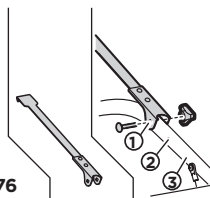

HYUNDAI Terracan, 5-dr SUV, 01-03	Does not cover the rear lights	-	2
HYUNDAI Tucson, 5-dr SUV, 04-09	Does not cover the rear lights	-	3
JEEP Cherokee, 5-dr SUV, 98-00	Does not cover the rear lights	-	3
JEEP Commander, 5-dr SUV, 06-10	Does not cover the rear lights	-	3
JEEP Grand Cherokee, 5-dr SUV, 99-04	Does not cover the rear lights	-	3
JEEP Grand Cherokee, 5-dr SUV, 05-10	Does not cover the rear lights	-	2
KIA Carens, 5-dr MPV, 02-06	Does not cover the rear lights	-	3
KIA Carens, 5-dr MPV, 07-12	Does not cover the rear lights	9115	3
KIA Carnival I, 5-dr MPV, 98-05	Does not cover the rear lights	9111	1
KIA Carnival II, 5-dr MPV, 06-14	Does not cover the rear lights	9111	2
KIA Sorento, 5-dr SUV, 02-08	Does not cover the rear lights	-	2
KIA Sportage (Mk I), 5-dr SUV, 94-03	Does not cover the rear lights	-	3
KIA Sportage (Mk II), 5-dr SUV, 04-10	Does not cover the rear lights	9115	1
KIA Sportage (Mk III), 5-dr SUV, 10-16	Does not cover the rear lights	-	2
KIA Venga, 5-dr Hatchback, 10-	Does not cover the rear lights	-	3
LANCIA Zeta, 5-dr MPV, 94-02	Does not cover the rear lights	9111	2
LEXUS RX 300, 5-dr SUV, 98-03	Does not cover the rear lights	-	2
MAZDA 2, 5-dr Hatchback, 02-07	Does not cover the rear lights	-	2
MAZDA 5, 5-dr MPV, 11-	Does not cover the rear lights	-	2
MAZDA 6 (Mk I), 5-dr Estate, 02-07	Does not cover the rear lights	-	3
MAZDA Demio, 5-dr MPV, 96-02	Does not cover the rear lights	-	3
MAZDA MPV, 5-dr MPV, 99-06	Does not cover the rear lights	9111	1
MAZDA Premacy, 5-dr MPV, 99-04	Lightboard 976 recommended	-	1
MAZDA Tribute, 5-dr SUV, 00-06	Does not cover the rear lights	-	3
MERCEDES A-Class (W169), 3/5-dr Hatchback, 04-12	Does not cover the rear lights	-	3
MERCEDES B-Class (W245), 5-dr Hatchback, 05-11	Does not cover the rear lights	-	3
MERCEDES M-Class (W164), 5-dr SUV, 05-11	Does not cover the rear lights	-	2
MERCEDES R-Class (W251), 5-dr Estate, 06-13	Does not cover the rear lights	-	3
MITSUBISHI Colt, 5-dr Hatchback, 04-12	Lightboard 976 recommended	-	3